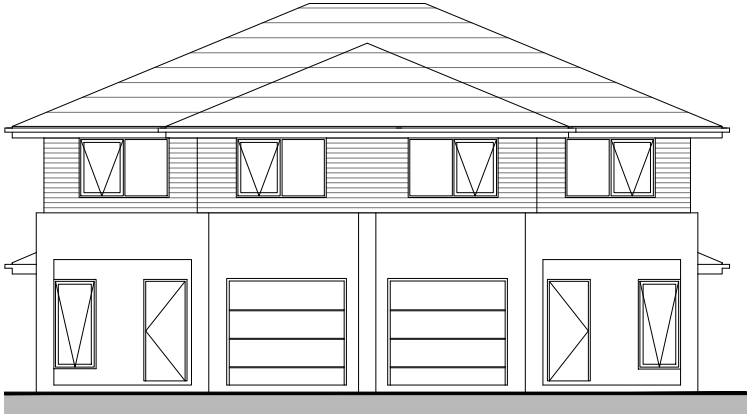

## AREA

Living Area (GF)	123.46 sqm
Living area (FF)	147.06 sqm
Garage	39.92 sqm
Alfresco	15.60 sqm
Front Porch	9.50 sqm
Total	335.54 sqm

36.12 sq

WILLOUGHBY HOMES

*building the future*

P: 1300 031 268

# Lincoln 36

8 5 2 sq 36.12

WILLOUGHBY HOMES  
*building the future*

P: 1300 031 268

# Lincoln 36

Elevation 1

Elevation 2

Elevation 3

Elevation 4