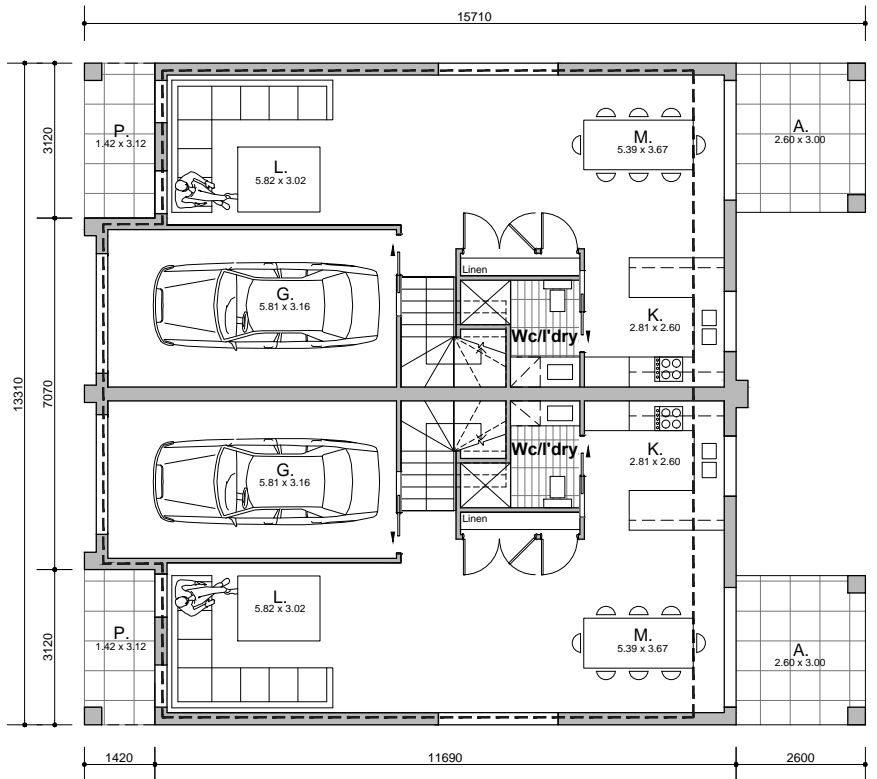

# Lincoln 36

## AREA

Living Area (GF)	123.46 sqm
Living area (FF)	147.06 sqm
Garage	39.92 sqm
Alfresco	15.60 sqm
Front Porch	9.50 sqm
Total	335.54 sqm

36.12 sq

WILLOUGHBY HOMES

*building the future*

P: 1300 031 268

# Lincoln 36

8 5 2 sq 36.12

WILLOUGHBY HOMES  
*building the future*

P: 1300 031 268