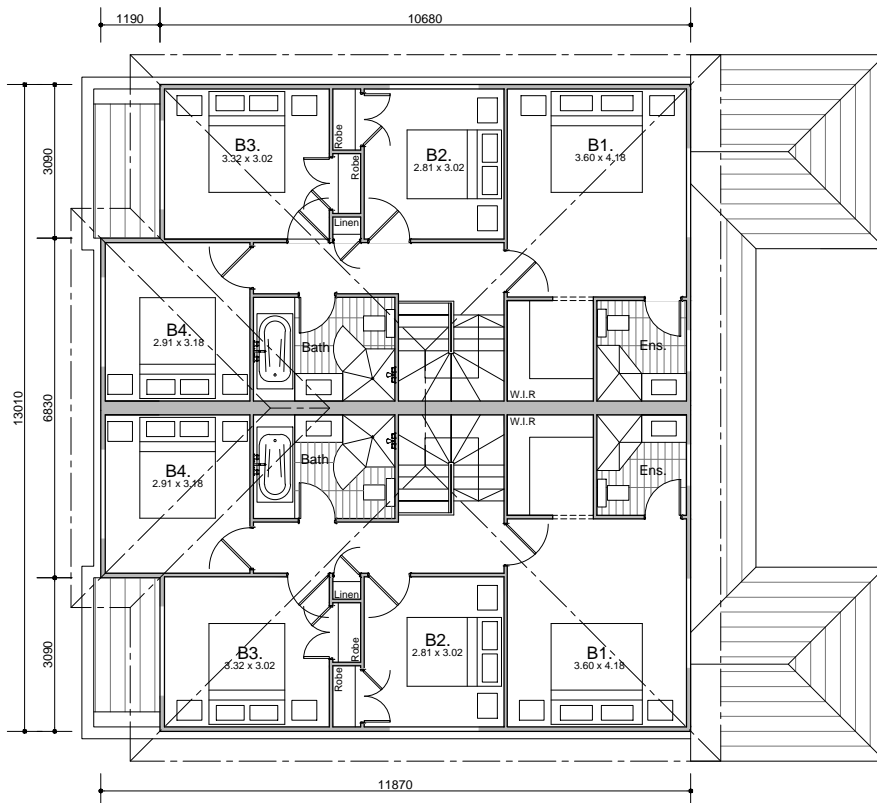

# Lincoln 36

## AREA

Living Area (GF)	123.46 sqm
Living area (FF)	147.06 sqm
Garage	39.92 sqm
Alfresco	15.60 sqm
Front Porch	9.50 sqm
Total	335.54 sqm

36.12 sq

WILLOUGHBY HOMES

*building the future*

P: 1300 031 268